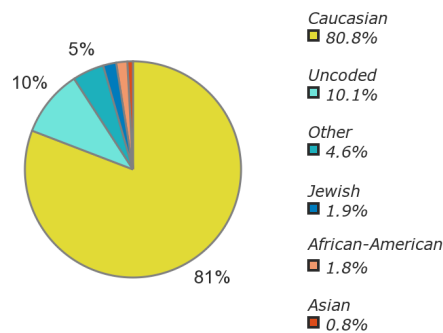

Selected Universe: 204,143

Primary VoterBase State: PA

**Local Communities:**

Total Jurisdictions: 101

Largest Community: Scranton (25,263 Records)

Registration Status	Total
Registered	204,143
Available TargetSmart Phone Numbers	Total
Landline	110,406
VOIP	315
Wireless	14,459

## VoterBase Demographics

Age Range	Total	Race	Total	Party Registration	Total
18-29	28,270	Caucasian	165,017	Democrat	125,339
30-39	20,619	Uncoded	20,579	Republican	62,594
40-49	34,825	Other	9,394	Unaffiliated	15,240
50-64	63,841	Jewish	3,965	Other	970
65+	56,574	African-American	3,614		
Unknown	14	Asian	1,574		

## Voterbase Voter History