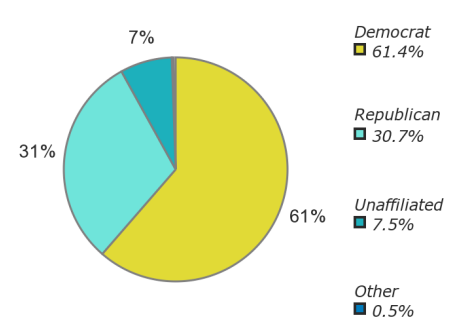

Selected Universe: 204,143

Primary VoterBase State: PA

**Local Communities:**

Total Jurisdictions: 101

Largest Community: Scranton (25,263 Records)

Registration Status	Total
Registered	204,143
Available TargetSmart Phone Numbers	Total
Landline	110,406
VOIP	315
Wireless	14,459

## VoterBase Demographics

Age Range	Total	Race	Total	Party Registration	Total
18-29	28,270	Caucasian	165,017	Democrat	125,339
30-39	20,619	Uncoded	20,579	Republican	62,594
40-49	34,825	Other	9,394	Unaffiliated	15,240
50-64	63,841	Jewish	3,965	Other	970
65+	56,574	African-American	3,614		
Unknown	14	Asian	1,574		