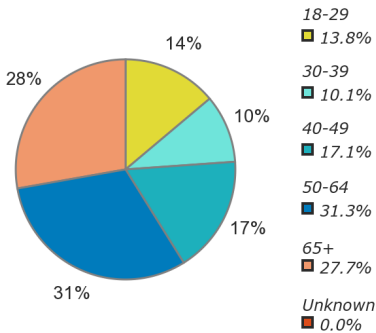

Selected Universe: 204,143

Primary VoterBase State: PA

**Local Communities:**

Total Jurisdictions: 101

Largest Community: Scranton (25,263 Records)

Registration Status	Total
Registered	204,143
Available TargetSmart Phone Numbers	Total
Landline	110,406
VOIP	315
Wireless	14,459

## VoterBase Demographics

Age Range	Total	Race	Total	Party Registration	Total
18-29	28,270	Caucasian	165,017	Democrat	125,339
30-39	20,619	Uncoded	20,579	Republican	62,594
40-49	34,825	Other	9,394	Unaffiliated	15,240
50-64	63,841	Jewish	3,965	Other	970
65+	56,574	African-American	3,614		
Unknown	14	Asian	1,574		